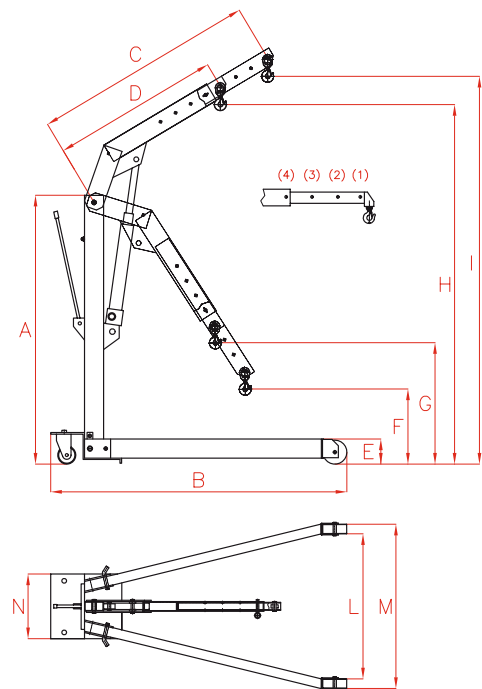

DLG

500-2.000 kg.

700 bar

AUTOMOTIVE

PORTABLE HYDRAULIC CRANES

Model	4 / 3 / 2 / 1 Jib position
LARZEP	kg
DLG005	500 - 400 - 350 - 250
DLG010	1.000 - 800 - 600 - 300
DLG020	2.000 - 1.800 - 1.700 - 1.600

LARZEP advantages

- From 500 to 2.000 kg lifting capacity.
- Heavy duty wheels and swivel rear castor for easy movement.
- Exceptionally versatile due to their compact dimensions when folded up.
- Fitted with a safety relief valve to prevent overloading.
- All models are fitted with an extendable jib to increase reach.
- Special lowering valve in all models for safer and better control of descent. If the knob is released accidentally, the arm stops.

Capacity	Model	A	B	C	D	E	F	G	H	I	L	M	N	Weight
kg	LARZEP	mm	mm	mm	mm	mm	mm	mm	mm	mm	mm	mm	mm	kg
500	DLG005	1.540	1.530	1.320	1.010	143	100	400	2.040	2.190	730	860	430	83
1.000	DLG010	1.560	1.600	1.300	1.000	170	110	400	2.240	2.420	880	1.000	540	99
2.000	DLG020	1.700	2.000	1.540	1.240	200	0	300	2.520	2.770	1.055	1.220	620	175