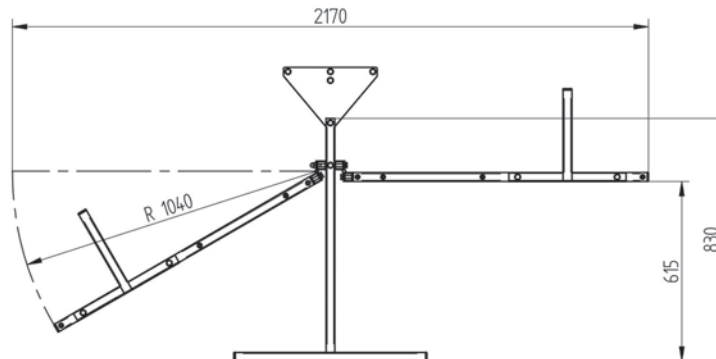

ww-TSS-WFRE-2000

Wing Frame Rack (Extension Module)

ISO9001 : 2008
Made in Eichstätt / Germany

The Wing Frame Rack Extension Module with a space of 8 m² allows you to hang up extra 400 pieces of special tools and kits.

The Extension Module can be ordered additionally to the Wing Frame Rack Kit and can only be attached to this kit. It can not be used alone.

The extension module can be assembled easily with a few connection ports.