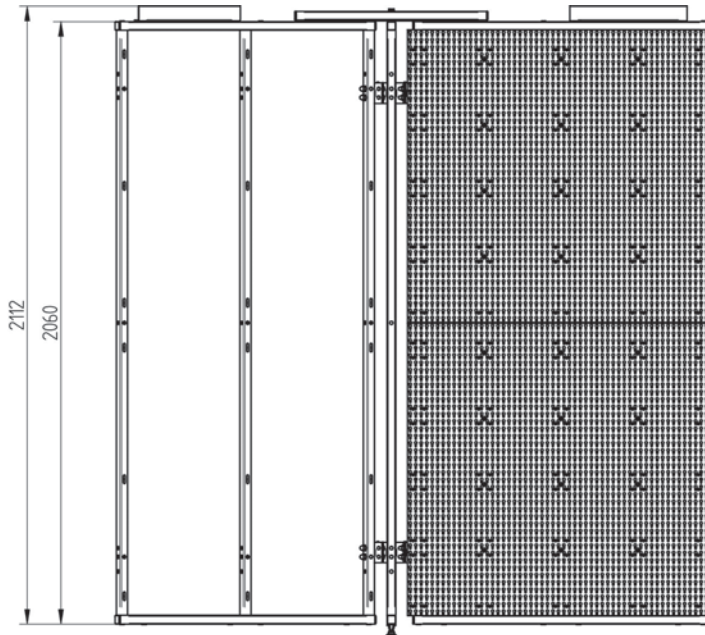

ww-TSS-WFRE-2000

Wing Frame Rack (Extension Module)

ISO9001 : 2008
Made in Eichstätt / Germany

The Wing Frame Rack Extension Module with a space of 8 m² allows you to hang up extra 400 pieces of special tools and kits.

The Extension Module can be ordered additionally to the Wing Frame Rack Kit and can only be attached to this kit. It can not be used alone.

The extension module can be assembled easily with a few connection ports.