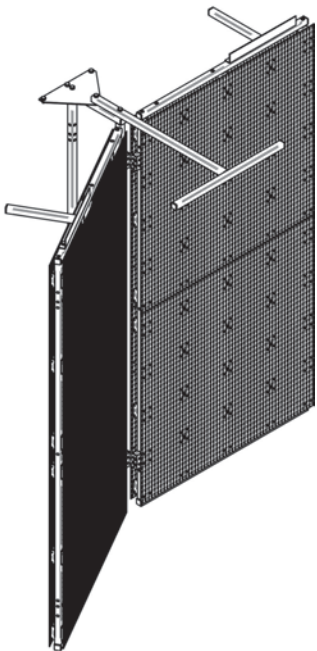

ww-TSS-WFRE-2000

Wing Frame Rack (Extension Module)

ISO9001 : 2008
Made in Eichstätt / Germany

The Wing Frame Rack Extension Module with a space of 8 m² allows you to hang up extra 400 pieces of special tools and kits.

The Extension Module can be ordered additionally to the Wing Frame Rack Kit and can only be attached to this kit. It can not be used alone.

The extension module can be assembled easily with a few connection ports.