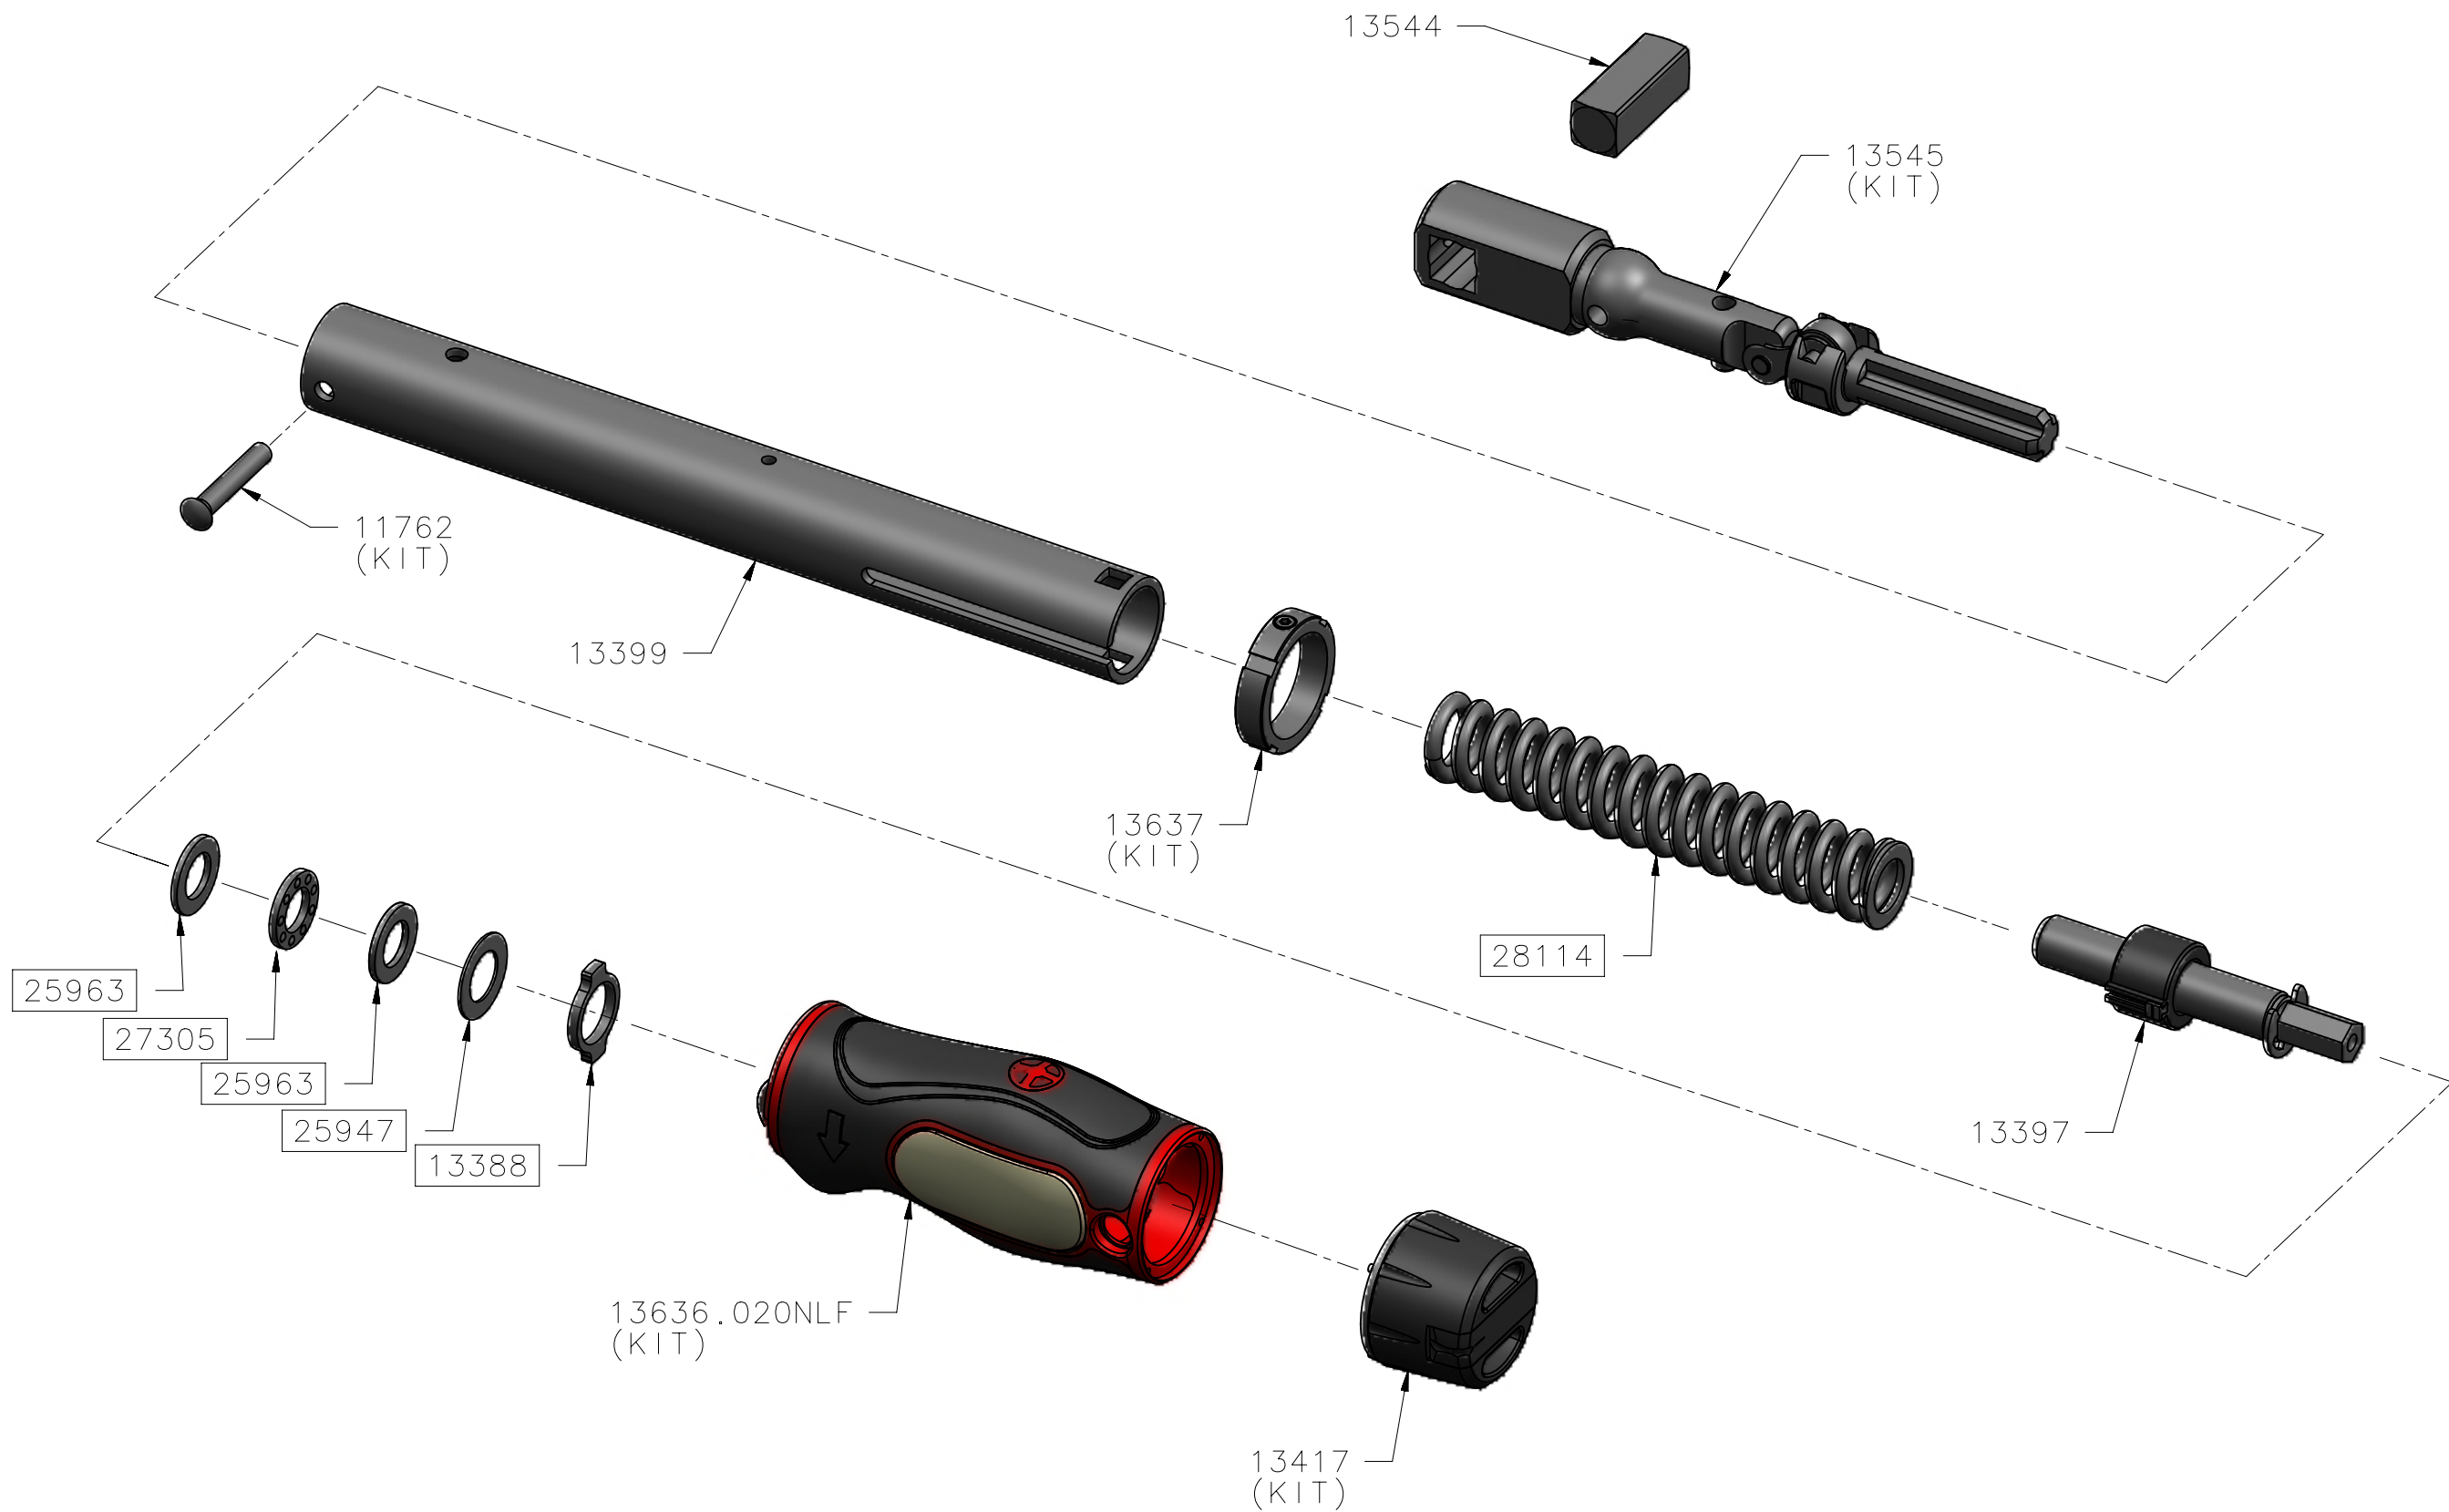

# 13550 - TW TTf20 FIXED HEAD 3/8 SQ - SPARES LISTING

ALL BOXED PART NUMBERS ARE SUBJECT TO A MINIMUM ORDER QUANTITY